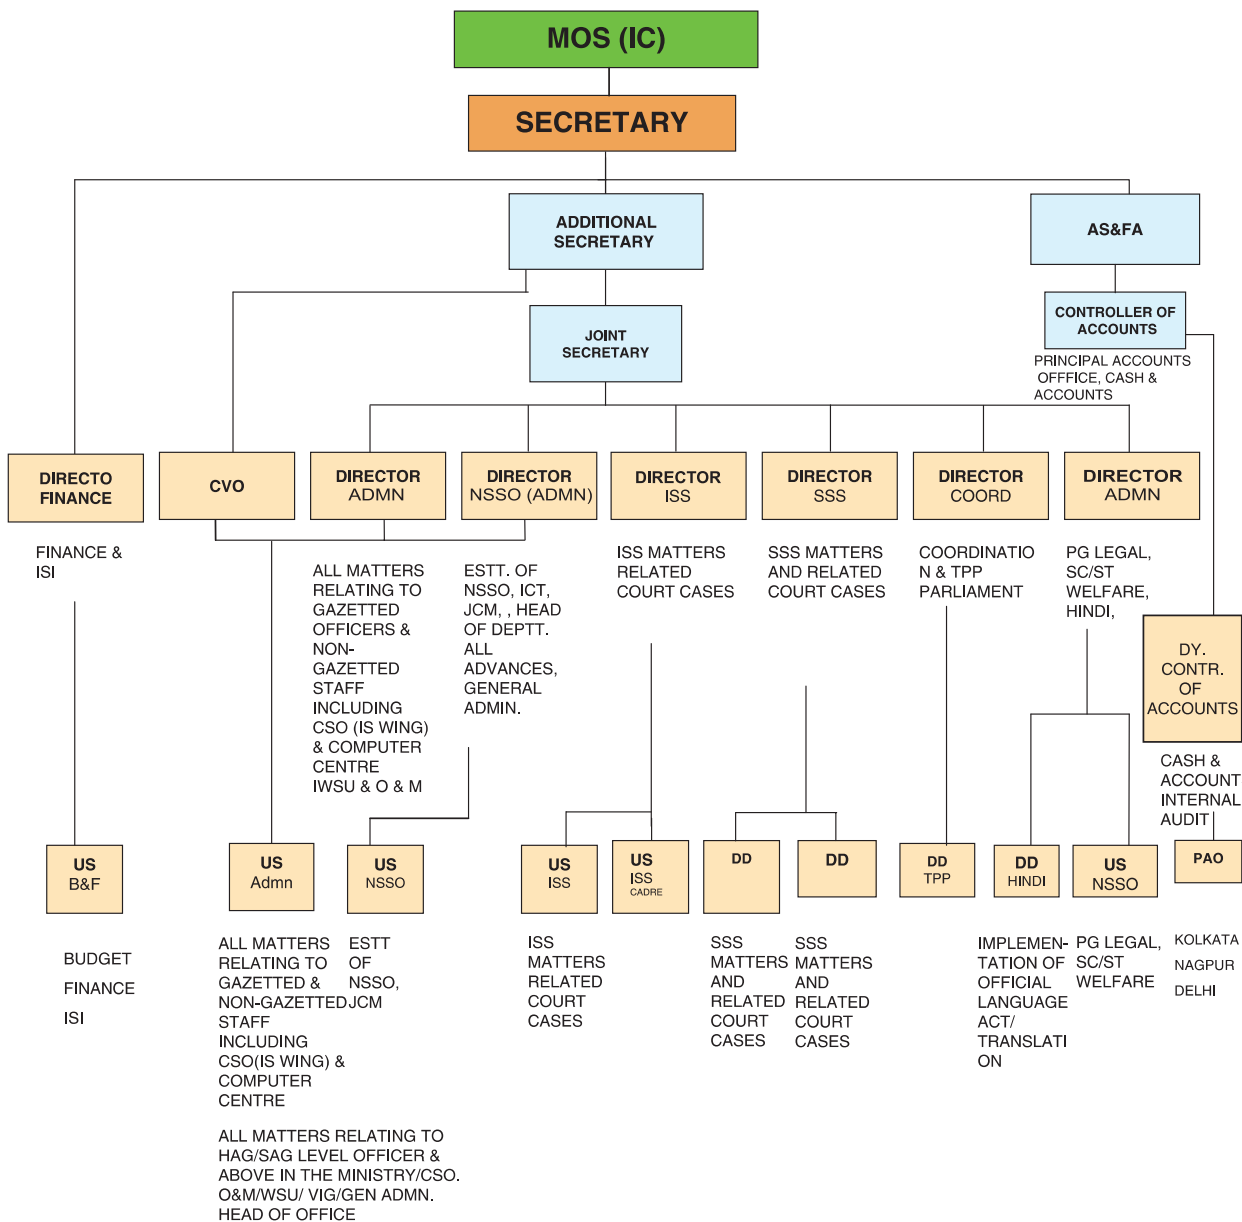

MINISTRY OF STATISTICS AND PROGRAMME IMPLEMENTATION

ADMINISTRATION

- ICT INTERNATIONAL COORDINATION & TRAINING
- ISS INDIAN STATISTICAL SERVICE
- JCM JOINT CONSULTATIVE MACHINERY
- OL OFFICIAL LANGUAGE
- SC/ST SCHEDULED CASTE/TRIBE
- NSSO NATIONAL SAMPLE SURVEY ORGANISATION
- ISI INDIAN STATISTICAL INSTITUTE
- O & M OFFICE MANAGEMENT
- DY.C.A. DEPUTY CONTROLLER OF ACCOUNTS
- DY.F.A. DEPUTY FINANCIAL ADVISER
- PG PUBLIC GRIEVANCES
- TPP TWENTY POINT PROGRAMME
- DY.ADV DEPUTY ADVISER
- DY. DIR DEPUTY DIRECTOR