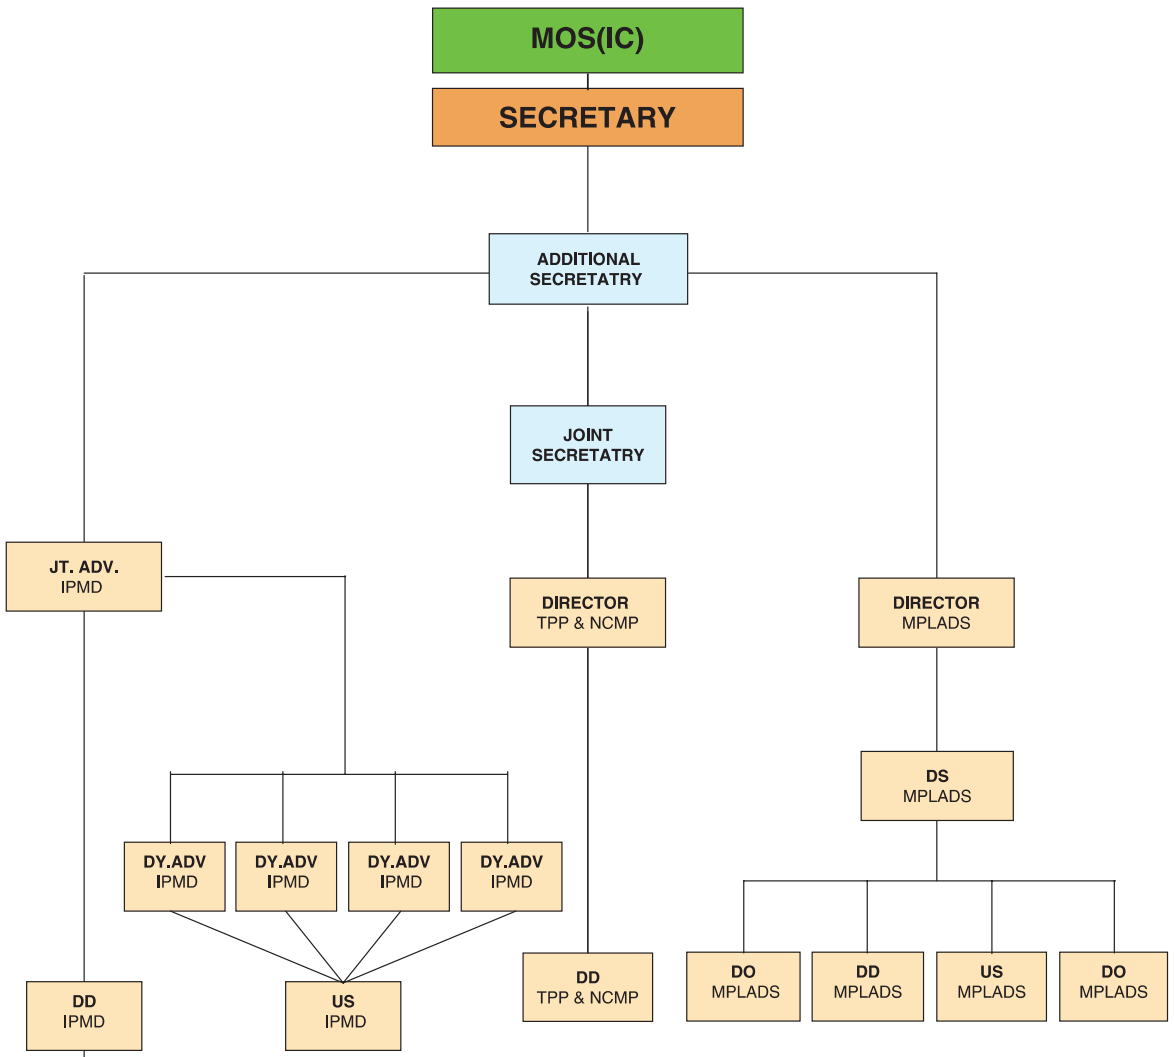

MINISTRY OF STATISTICS AND PROGRAMME IMPLEMENTATION

PROGRAMME IMPLEMENTON WING

- J ADV JOINT ADVISER
- MPLADS MEMBER OF PARLIAMENT LOCAL AREA
- DEVELOPMENT SCHEME
- NCMP NATIONAL COMMON MINIMUM PROGRAMME
- IPMD INFRASTRUCTURE PROJECT MONITORING DIVISION
- IMD INFRASTRUCTURE MONITORING DIVISION
- TPP TWENTY POINT PROGRAMME
- DY.ADV DEPUTY ADVISER
- DS DEPUTY SECRETARY
- DO DESK OFFICER
- US UNDER SECRETARY