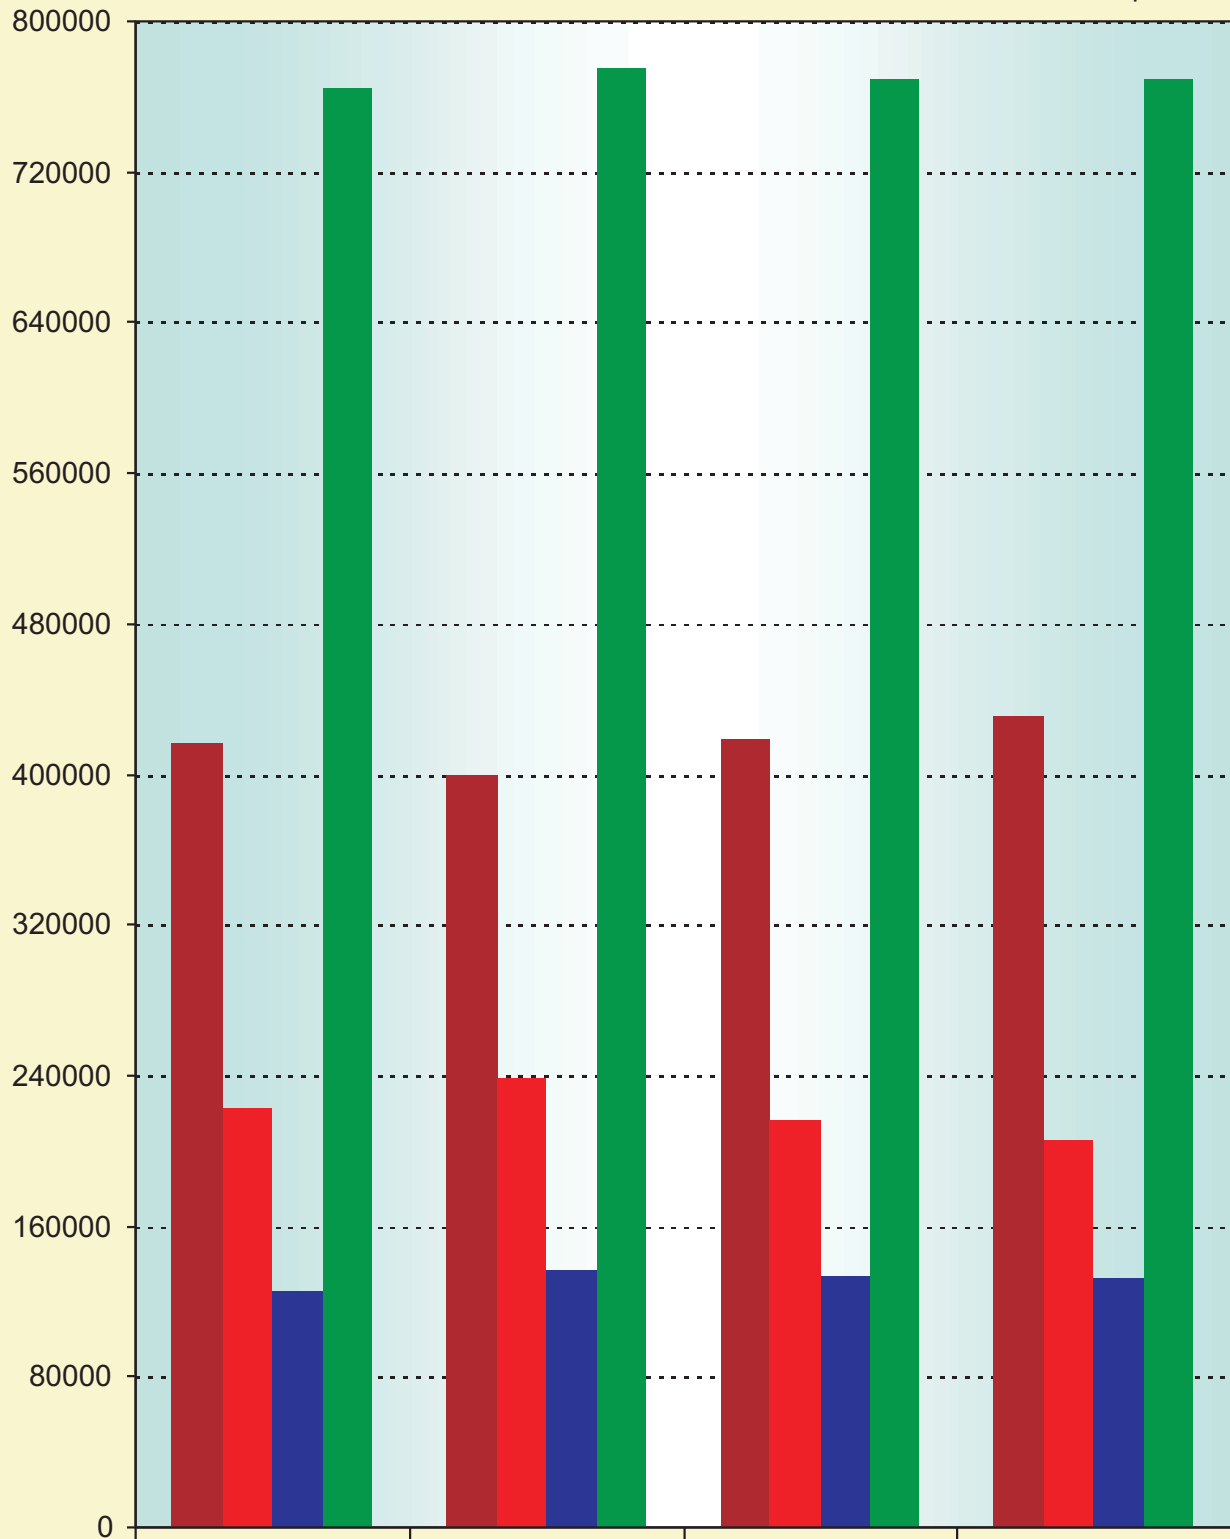

# FOREST COVER IN INDIA

(Sq.Kms)

◆ Forest Cover

# TOTAL FOREST AREA IN ALL INDIA

(Sq.Km)

■ Reserved Forests  
■ Unclassed Forests

■ Protected Forests  
■ Total Forest Area

# MANGROVE COVER ASSESSMENT

# AREAS OF NATIONAL PARKS AND WILDLIFE SANCTUARIES