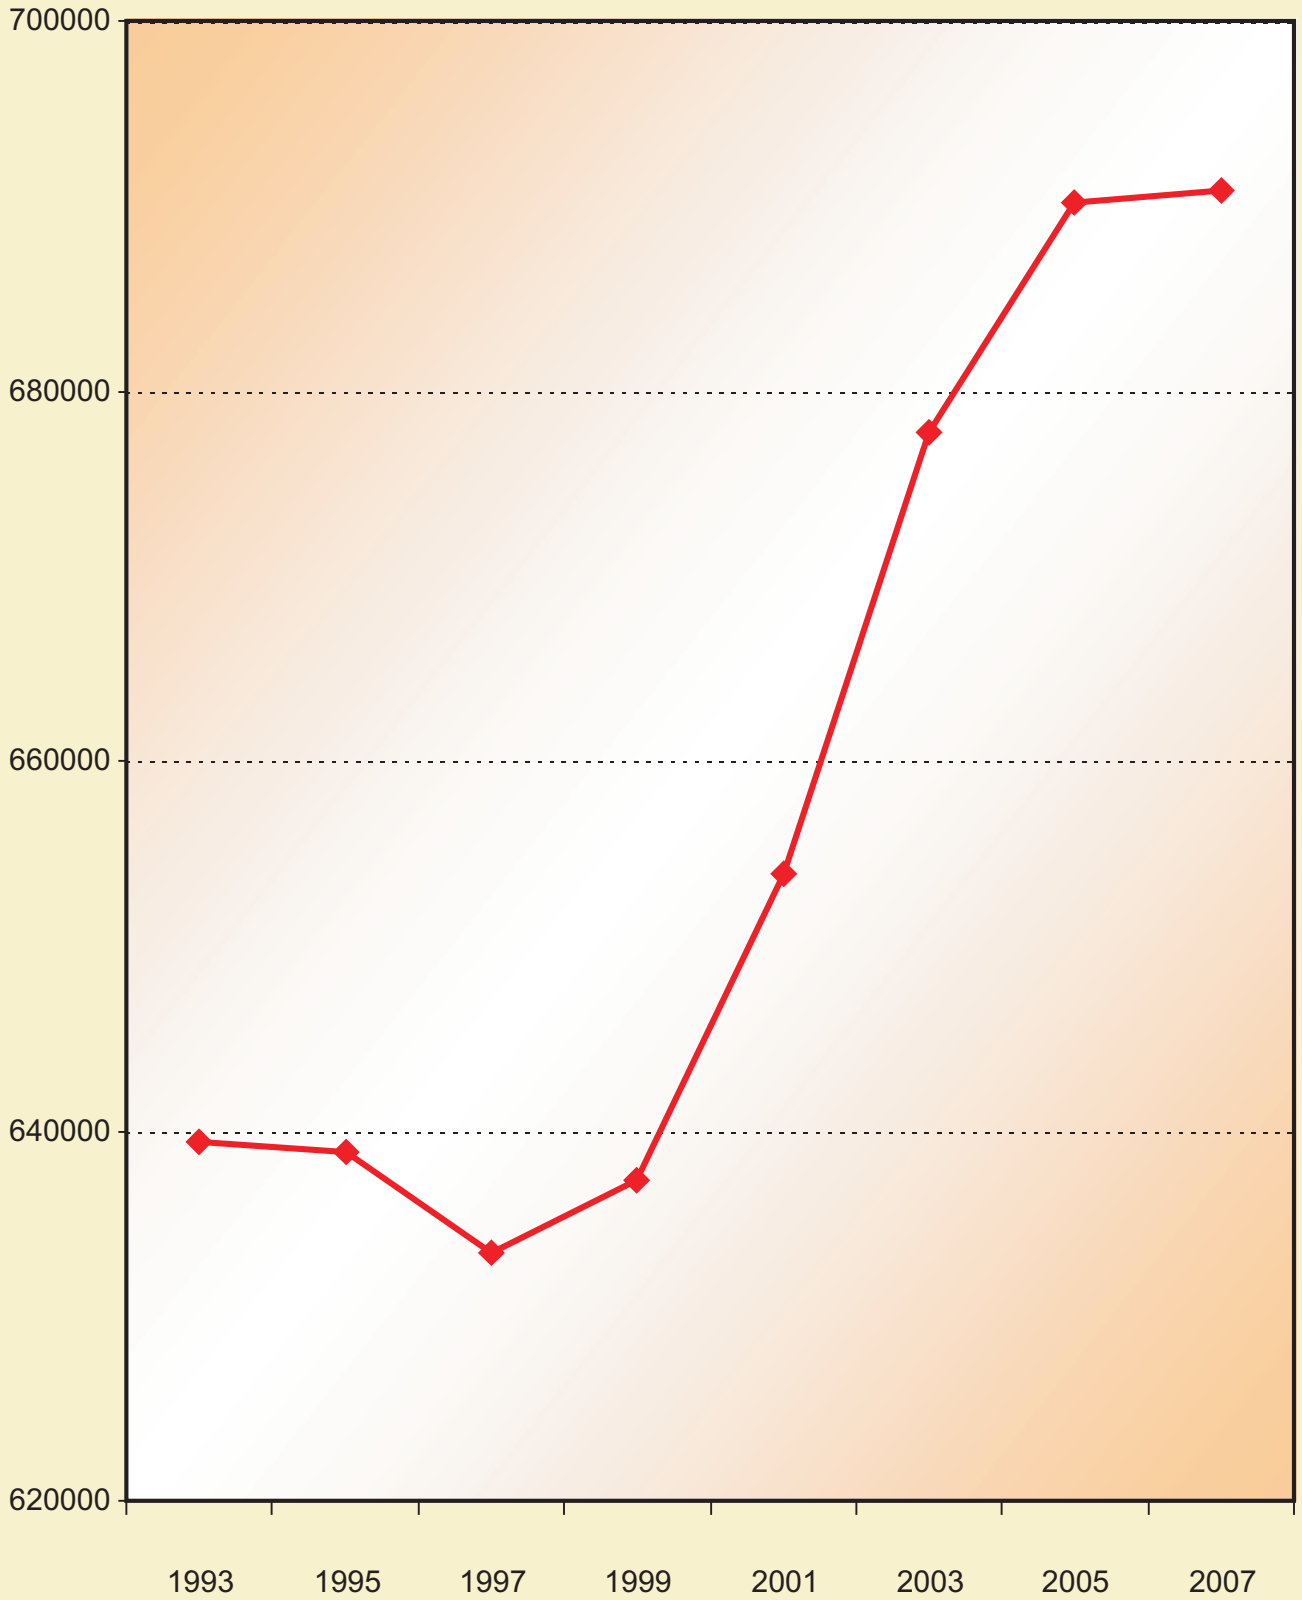

# FOREST COVER IN INDIA

(Sq.Kms)

◆ Forest Cover