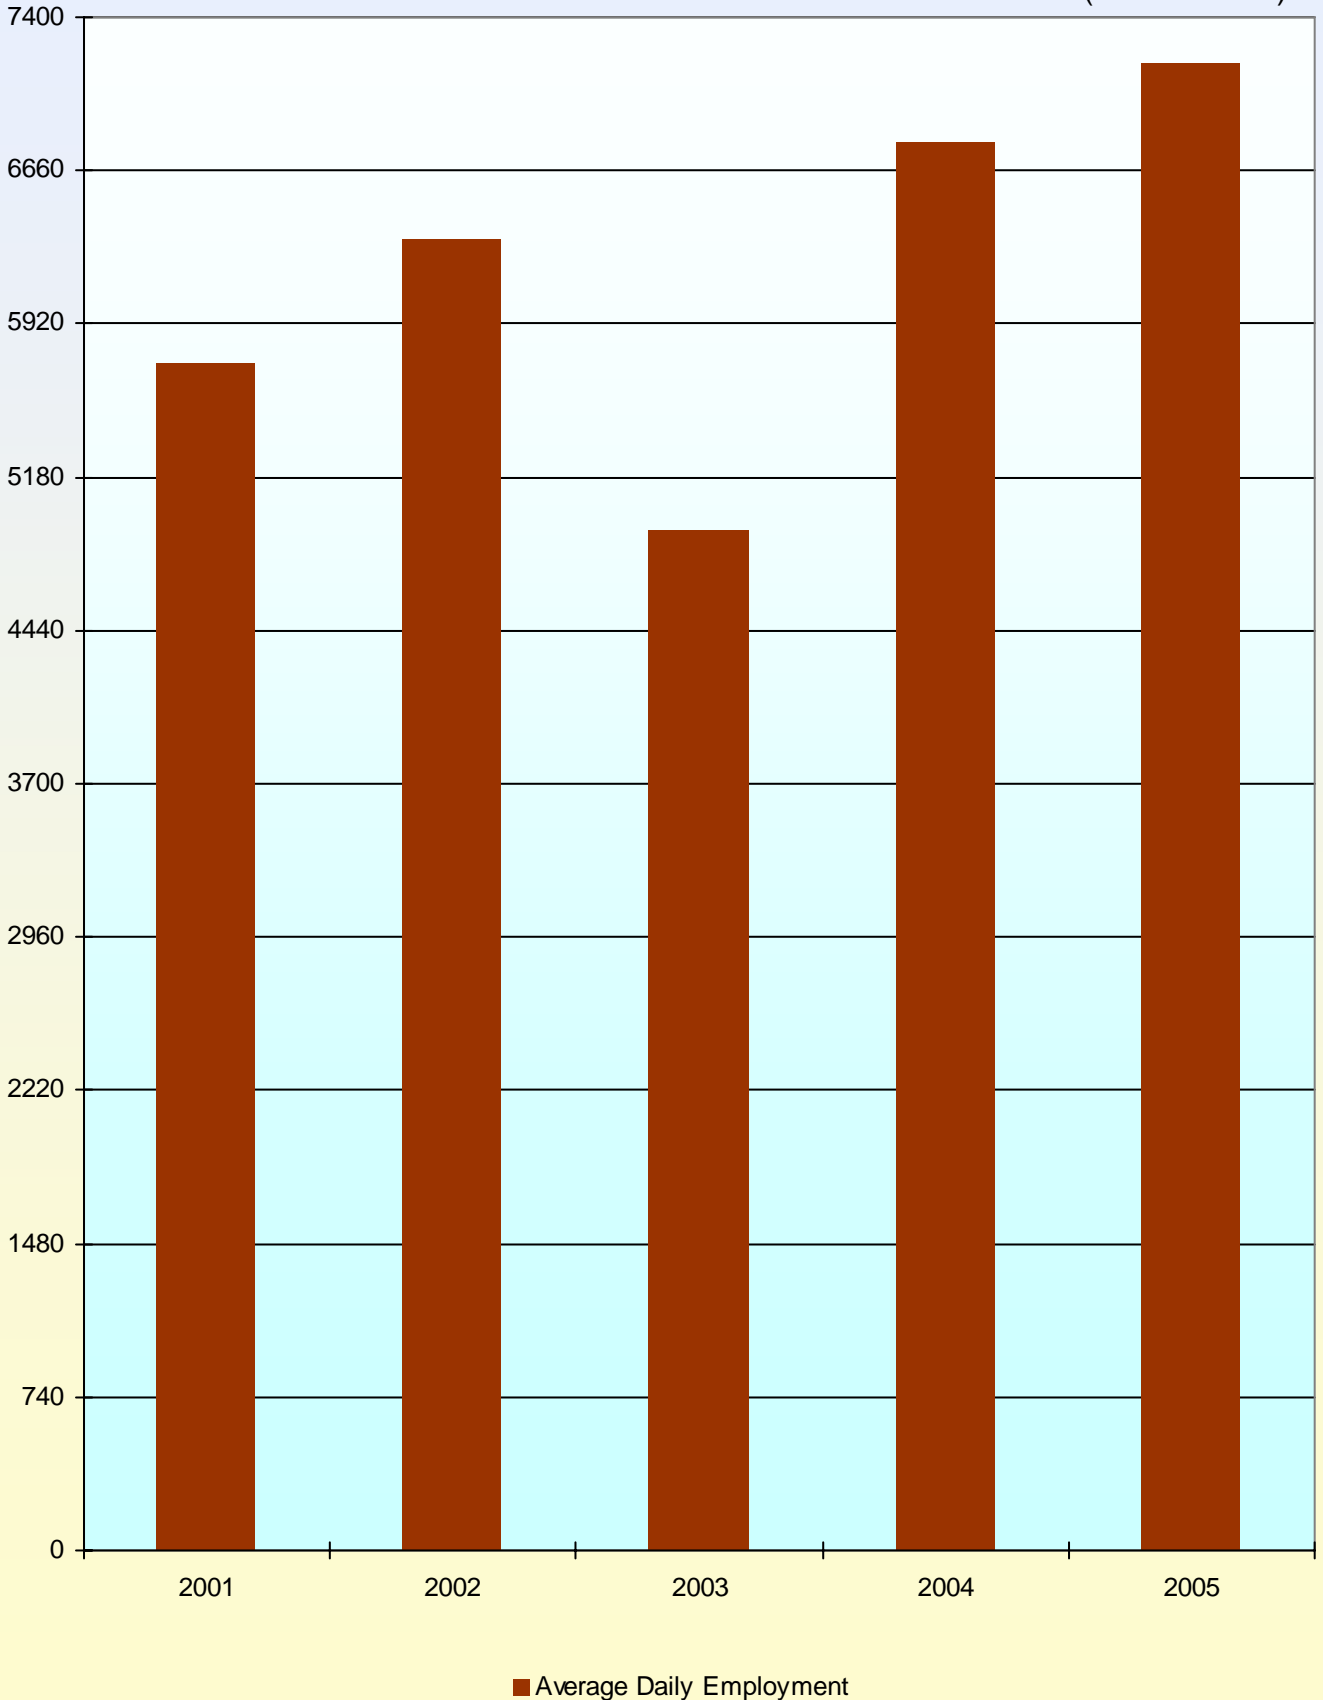

TABLE NO. 32.4

FACTORY EMPLOYMENT

('000 Number)

TABLE NO. 32.4

FACTORY EMPLOYMENT