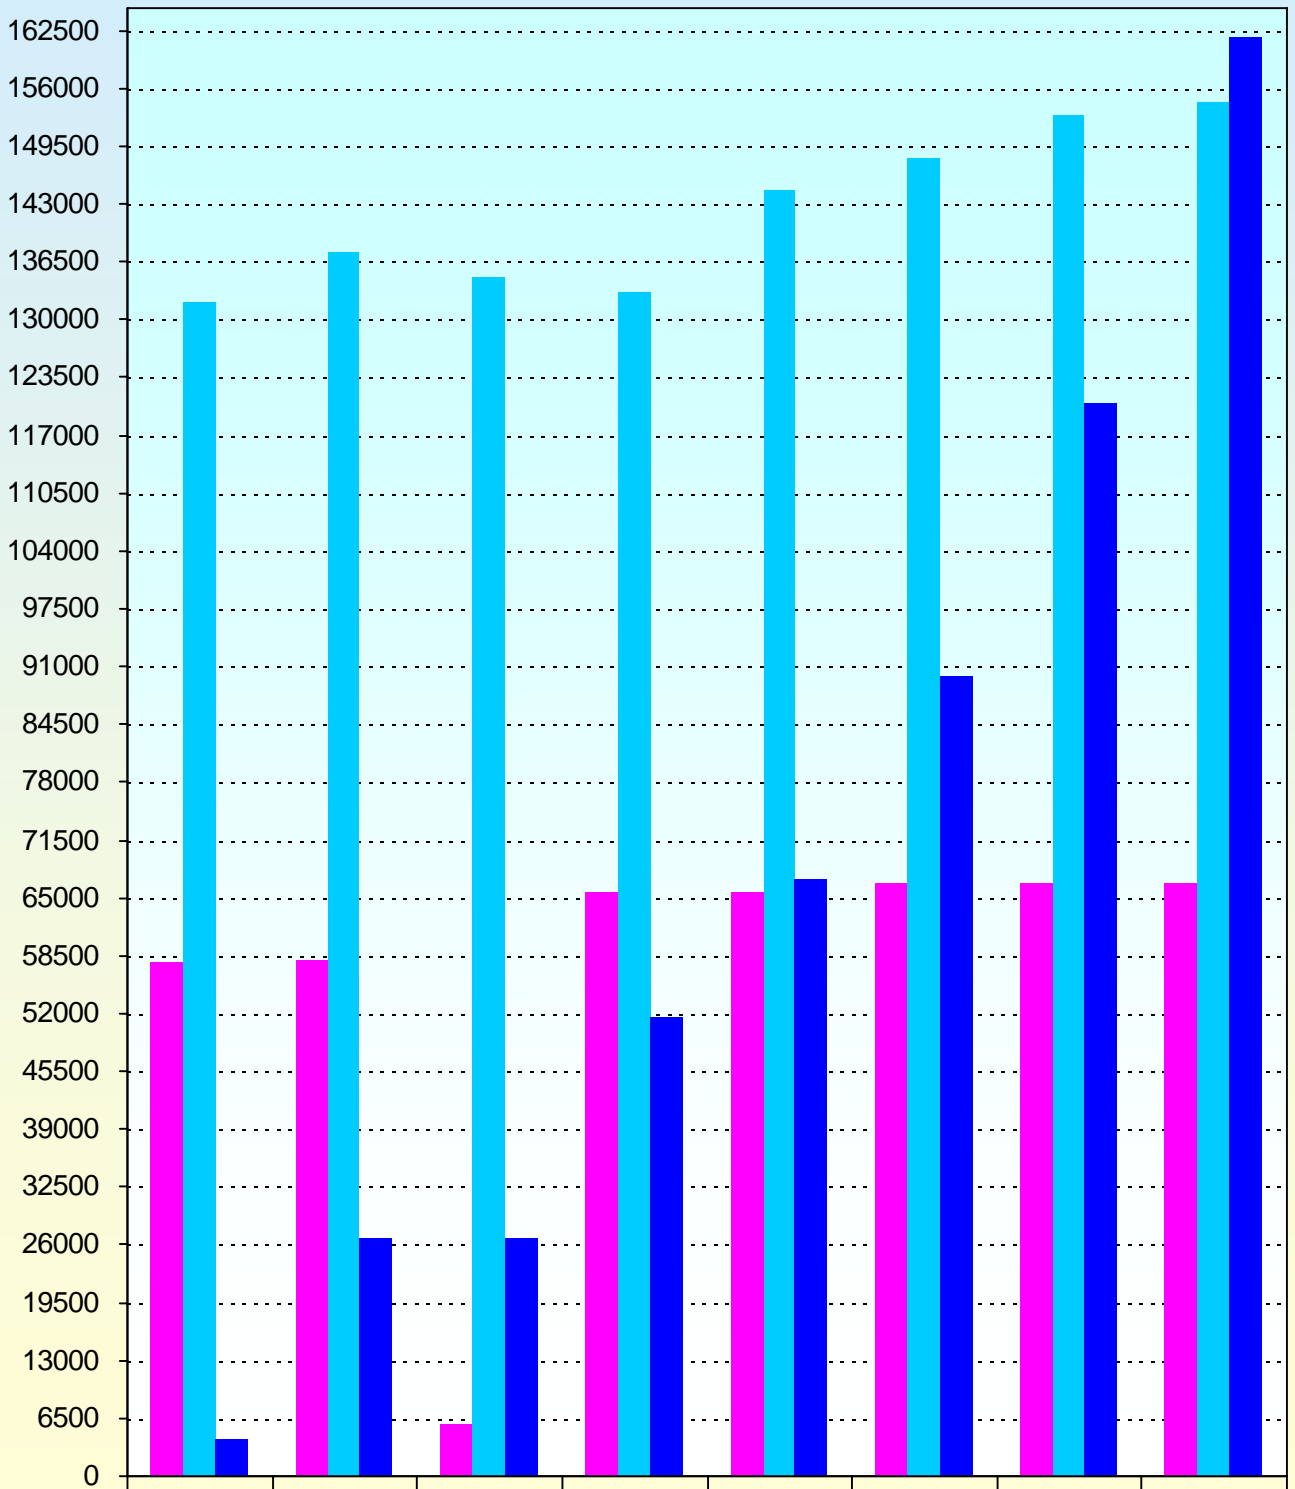

TABLE NO. 21.2

TOTAL LENGTH OF HIGHWAYS

('000 KMS)

■ National Highways

■ State Highways

■ Rural Highways

TABLE NO. 21.2

TOTAL LENGTH OF HIGHWAYS

('000 KMS)